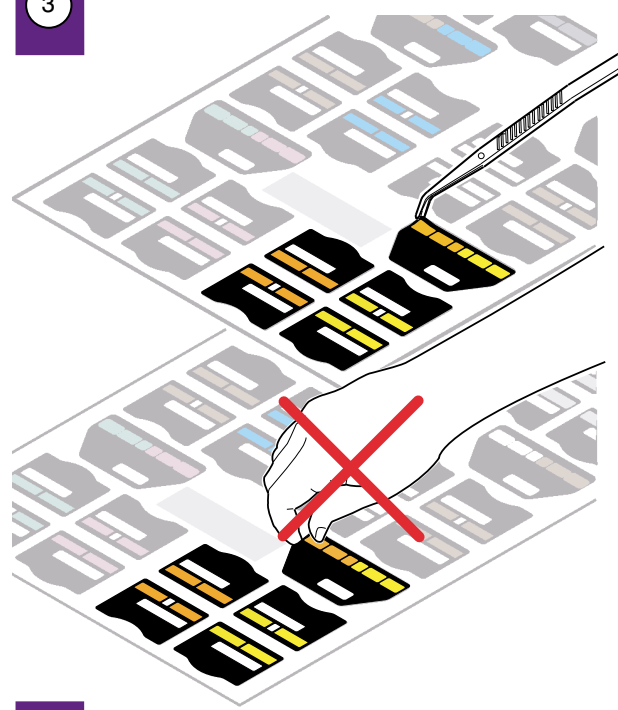

P6980
High Density Differential
Logic Analyzer Probe
with D-Max™ Probing Technology
Labeling and Installation

1

2

3

4

5

6

www.tektronix.com/manuals
Model P69xx