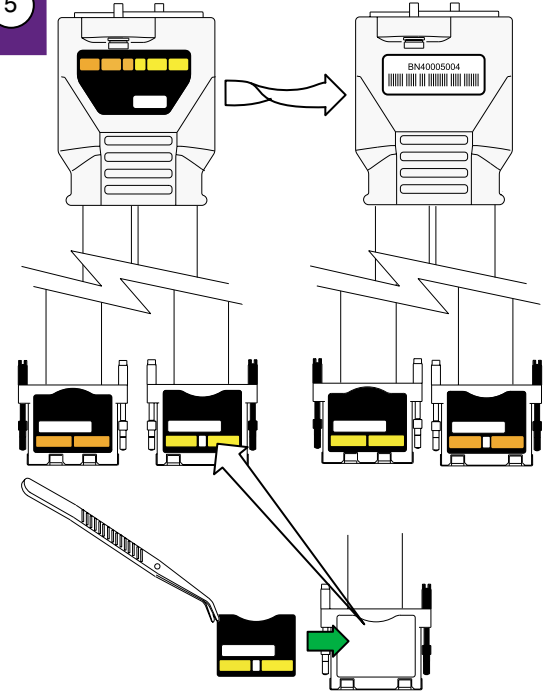

P6980
High Density Differential
Logic Analyzer Probe
with D-Max™ Probing Technology
Labeling and Installation

1

2

3

4

5

6

www.tektronix.com/manuals
Model P69xx