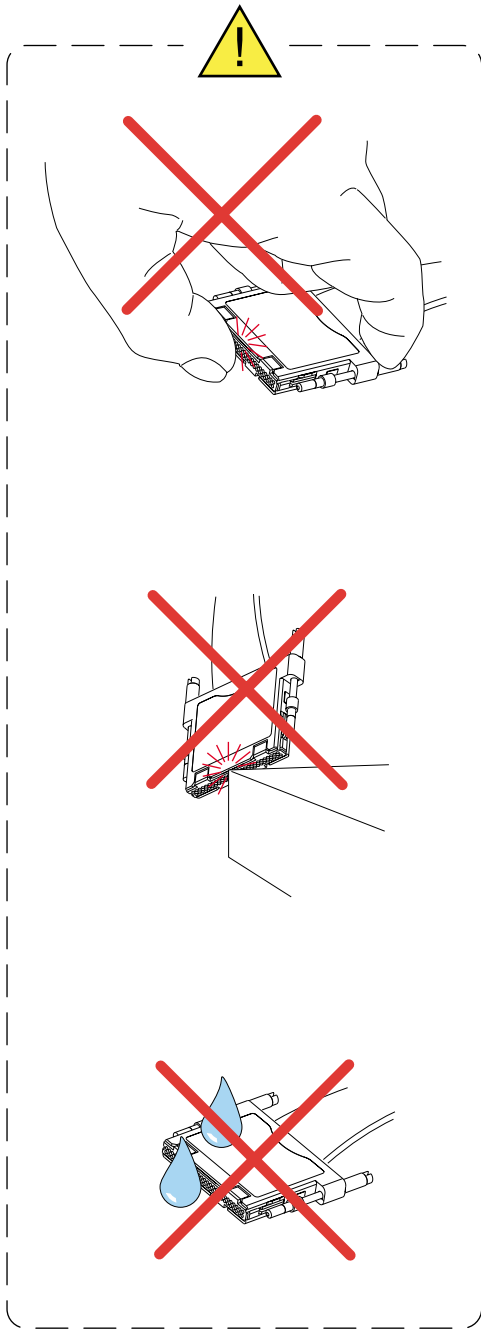

P6980
High Density Differential
Logic Analyzer Probe
with D-Max™ Probing Technology
Labeling and Installation

1

2

3

4

5

6

www.tektronix.com/manuals
Model P69xx