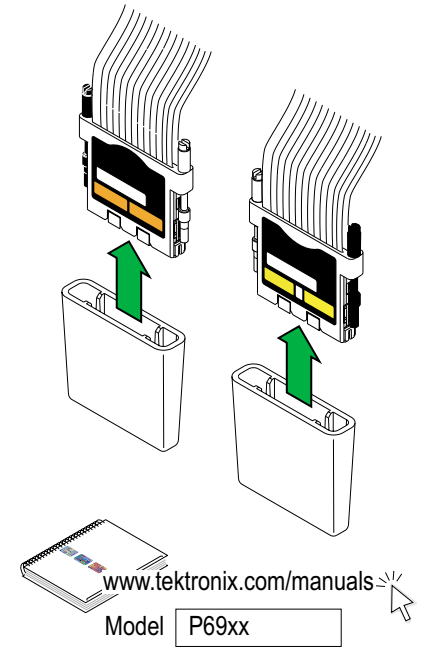

P6980
High Density Differential
Logic Analyzer Probe
with D-Max™ Probing Technology
Labeling and Installation

1

2

3

4

5

6

www.tektronix.com/manuals
Model P69xx