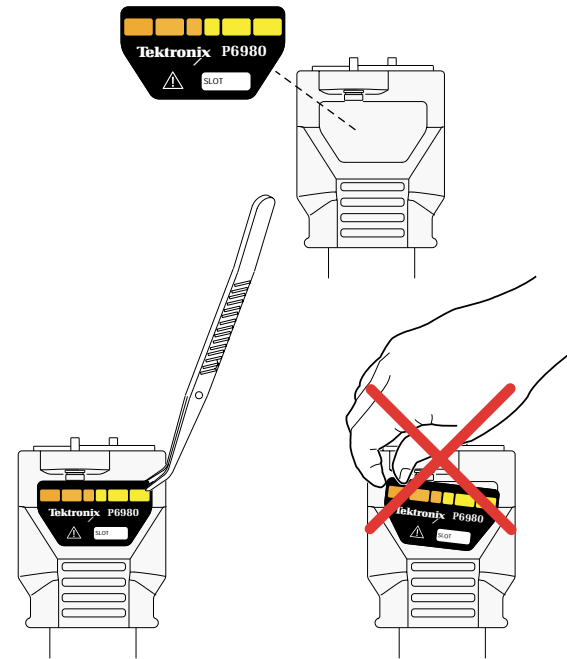

P6980
High Density Differential
Logic Analyzer Probe
with D-Max™ Probing Technology
Labeling and Installation

1

2

3

4

5

6

www.tektronix.com/manuals
Model P69xx